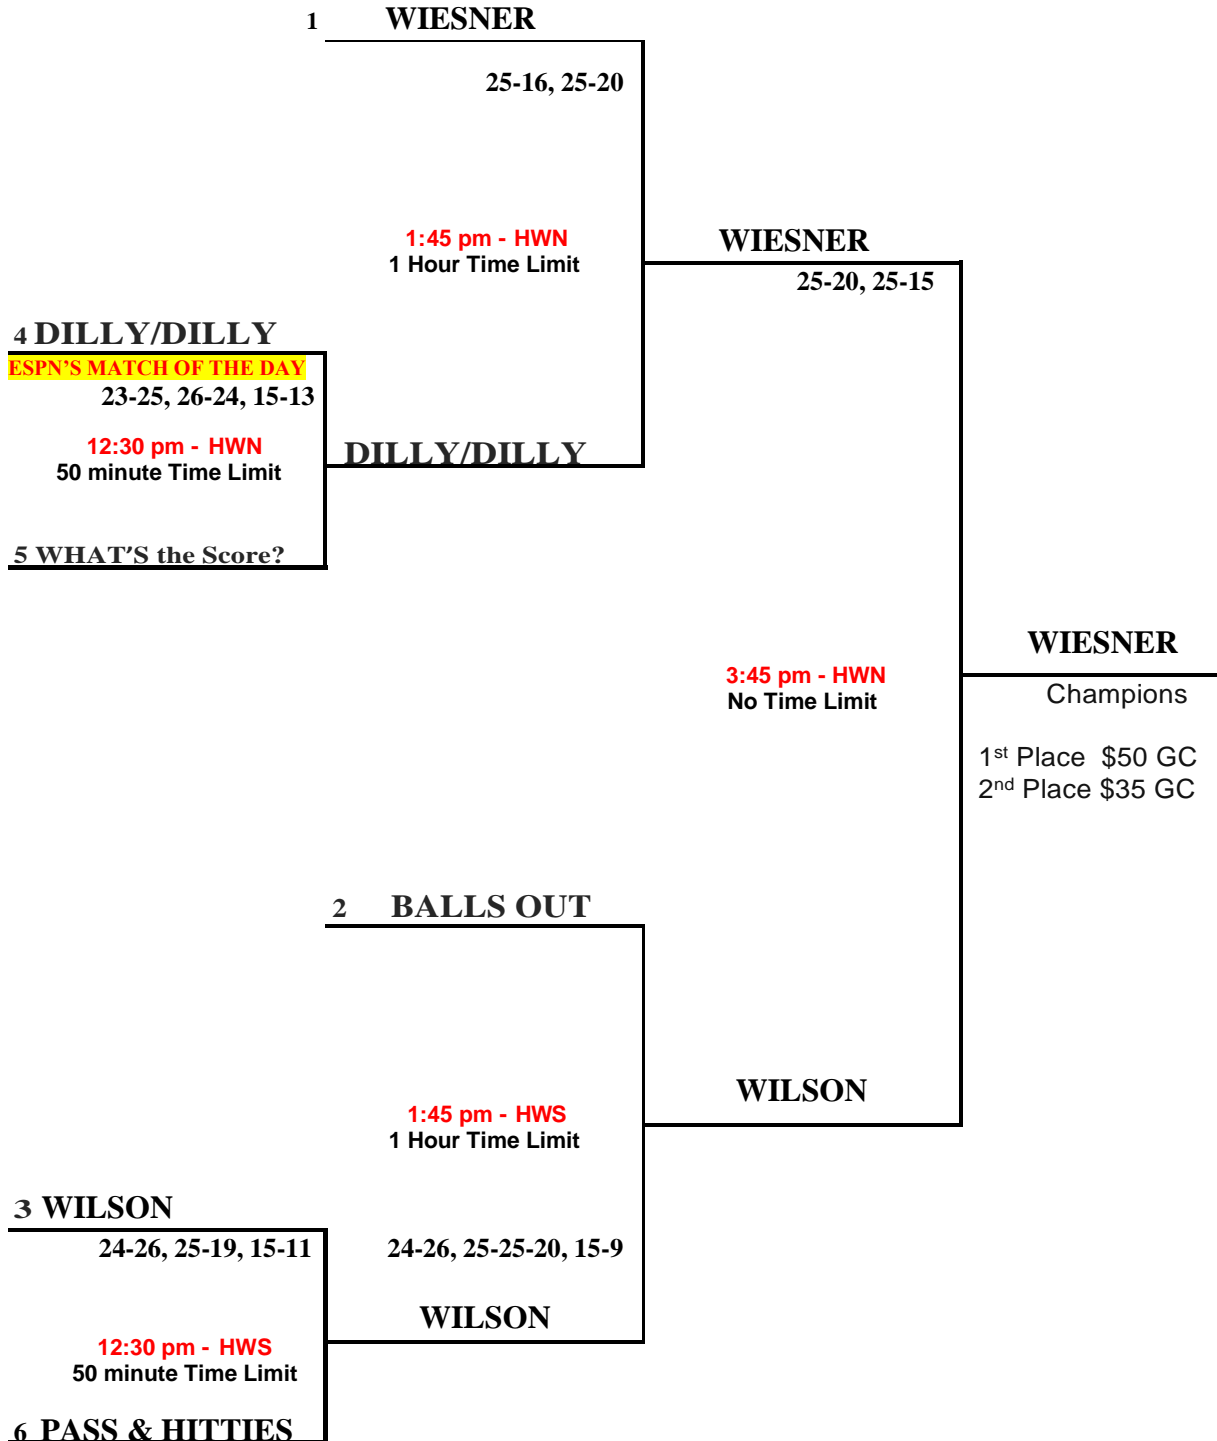

WOMEN'S A "UPPER" PLAYOFF SCHEDULE

Best 2 out of 3 games to 25 points, 27 pt. cap; 3rd game to 15 points 17 pt. cap

WOMEN'S Upper Division Play-offs Top 2 teams of each Pool

Seeds 1, 2 & 3 will be determined by the 3 # 1 seeds out of each pool. The team with the highest match point total will be the #1, 2nd highest #2, and 3rd highest #3. Seeds 4-6 will be placed in the same manner. When possible teams will not be placed in the same play-off bracket as teams from their original pool. Round 1, 50 minute time limit; ROUND 2, 1 Hour time limit; and all Championship games NO time limit.

MATCHES WILL BE MOVED AHEAD BY 30 MINUTES PER MATCH IF BOTH TEAMS HAVE COMPLETED THEIR PREVIOUS 30 MINUTES PRIOR TO START TIME!

Sunday, February 3, 2019

Women's Upper Division Play-offs 3rd & 4th place teams of each Pool

Seeds 1, 2 & 3 will be determined by the 3 # 3 seeds out of each pool. The team with the highest match point total will be the #1, 2nd highest #2, and 3rd highest #3. Seeds 4-6 will be placed in the same manner. When possible teams will not be placed in the same play-off bracket as teams from their original pool. Round 1, 50 minute time limit; ROUND 2, 1 Hour time limit; and all Championship games NO time limit.