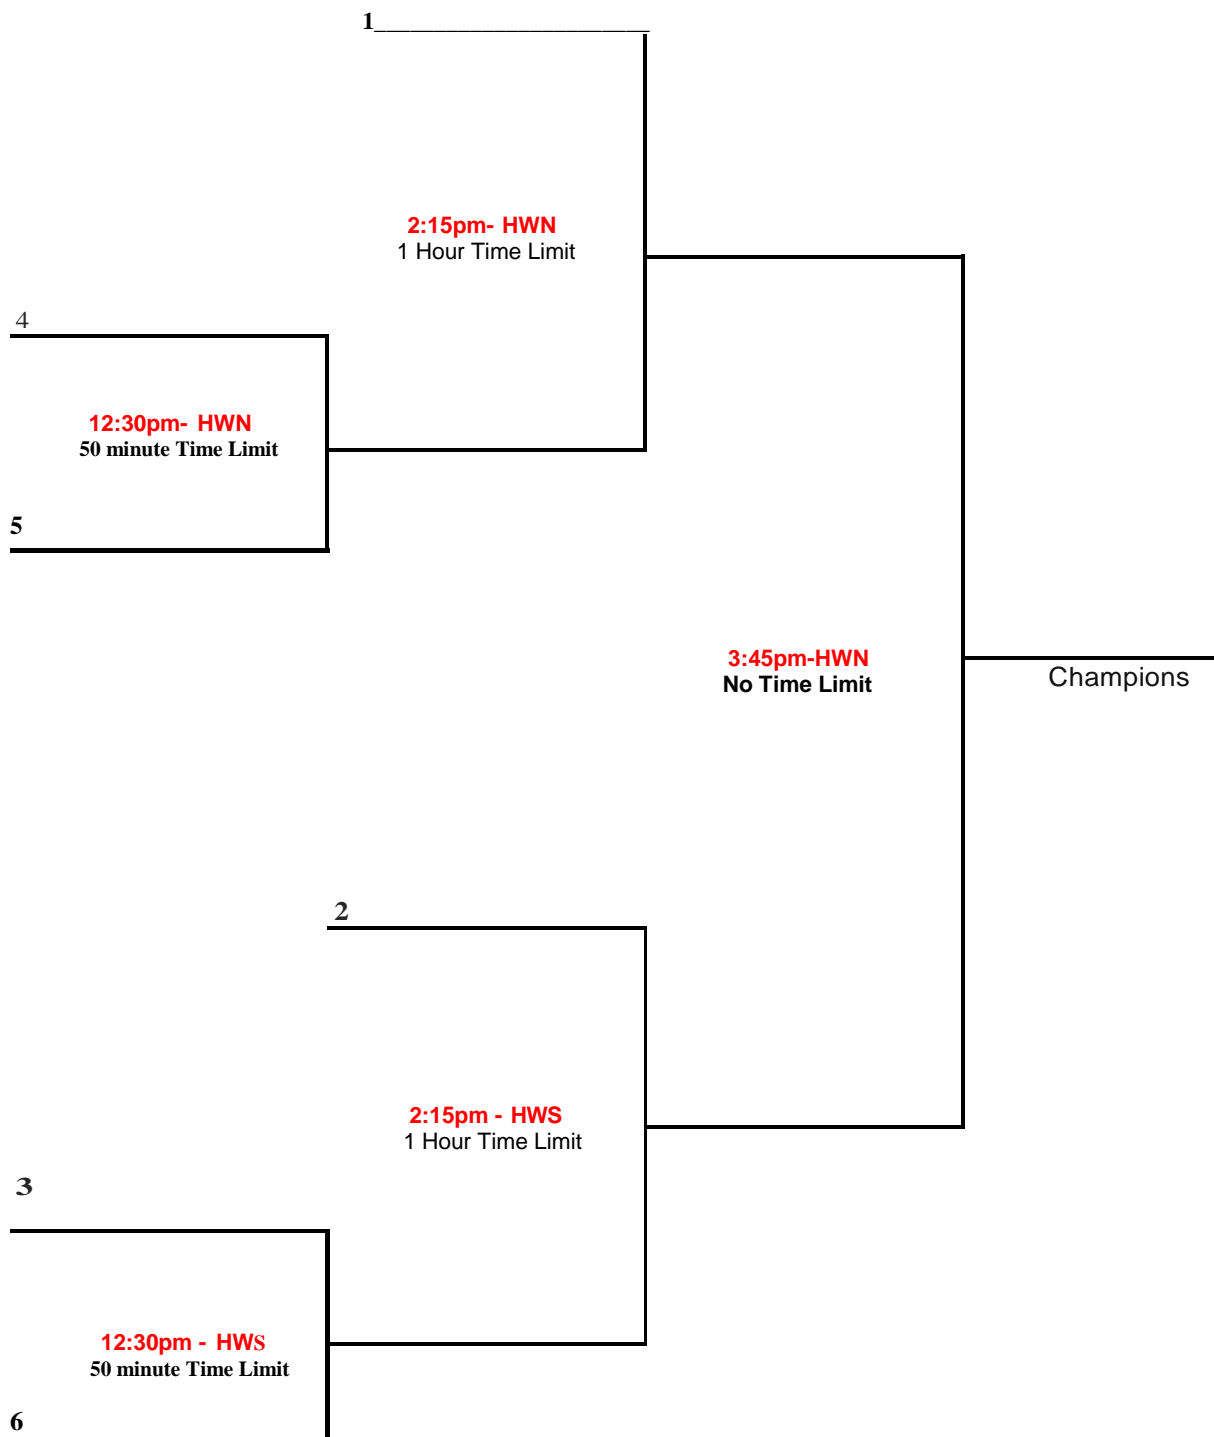

Women's A-Upper Division Play-offs 1ST & 2ND place teams of each Pool

Seeds 1, 2 & 3 will be determined by the 3 # 1 seeds out of each pool. The team with the highest match point total will be the #1, 2nd highest #2, and 3rd highest #3. Seeds 4-6 will be placed in the same manner. When possible, teams will not be placed in the same play-off bracket as teams from their original pool. Round 1- 50 minute time limit, ROUND 2- 1 Hour time limit & all Championship games NO time limit.

MATCHES WILL BE MOVED AHEAD BY 30 MINUTES PER MATCH IF BOTH TEAMS HAVE COMPLETED THEIR PREVIOUS 30 MINUTES PRIOR TO START TIME!

Sunday February 3rd 2019