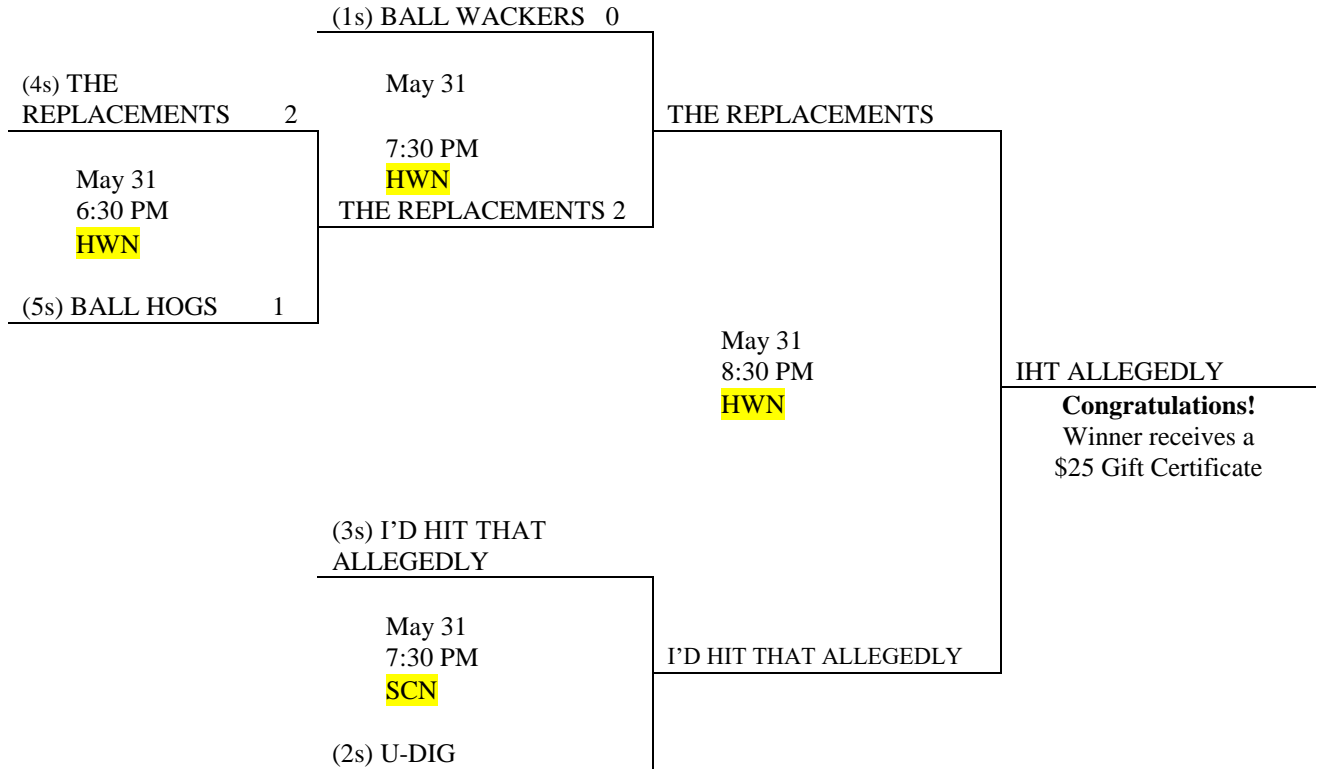

**SPRING 2019 – CO-REC A2/B1 VOLLEYBALL PLAYOFFS – FRIDAYS**

**Hard Wood (HW) Sport Court (SC) REVISED 5/23/19**

**Best 2 out of 3 games \* (All 3 games (if needed) are to 25 with a 27 point cap.)**

NOTE: In case the previous match only lasts two games, teams should be ready to play at least 15 minutes before their scheduled match time.

**May 31<sup>st</sup>, 2019**

**Division I**

\*\*\*\*\*

**Division II**