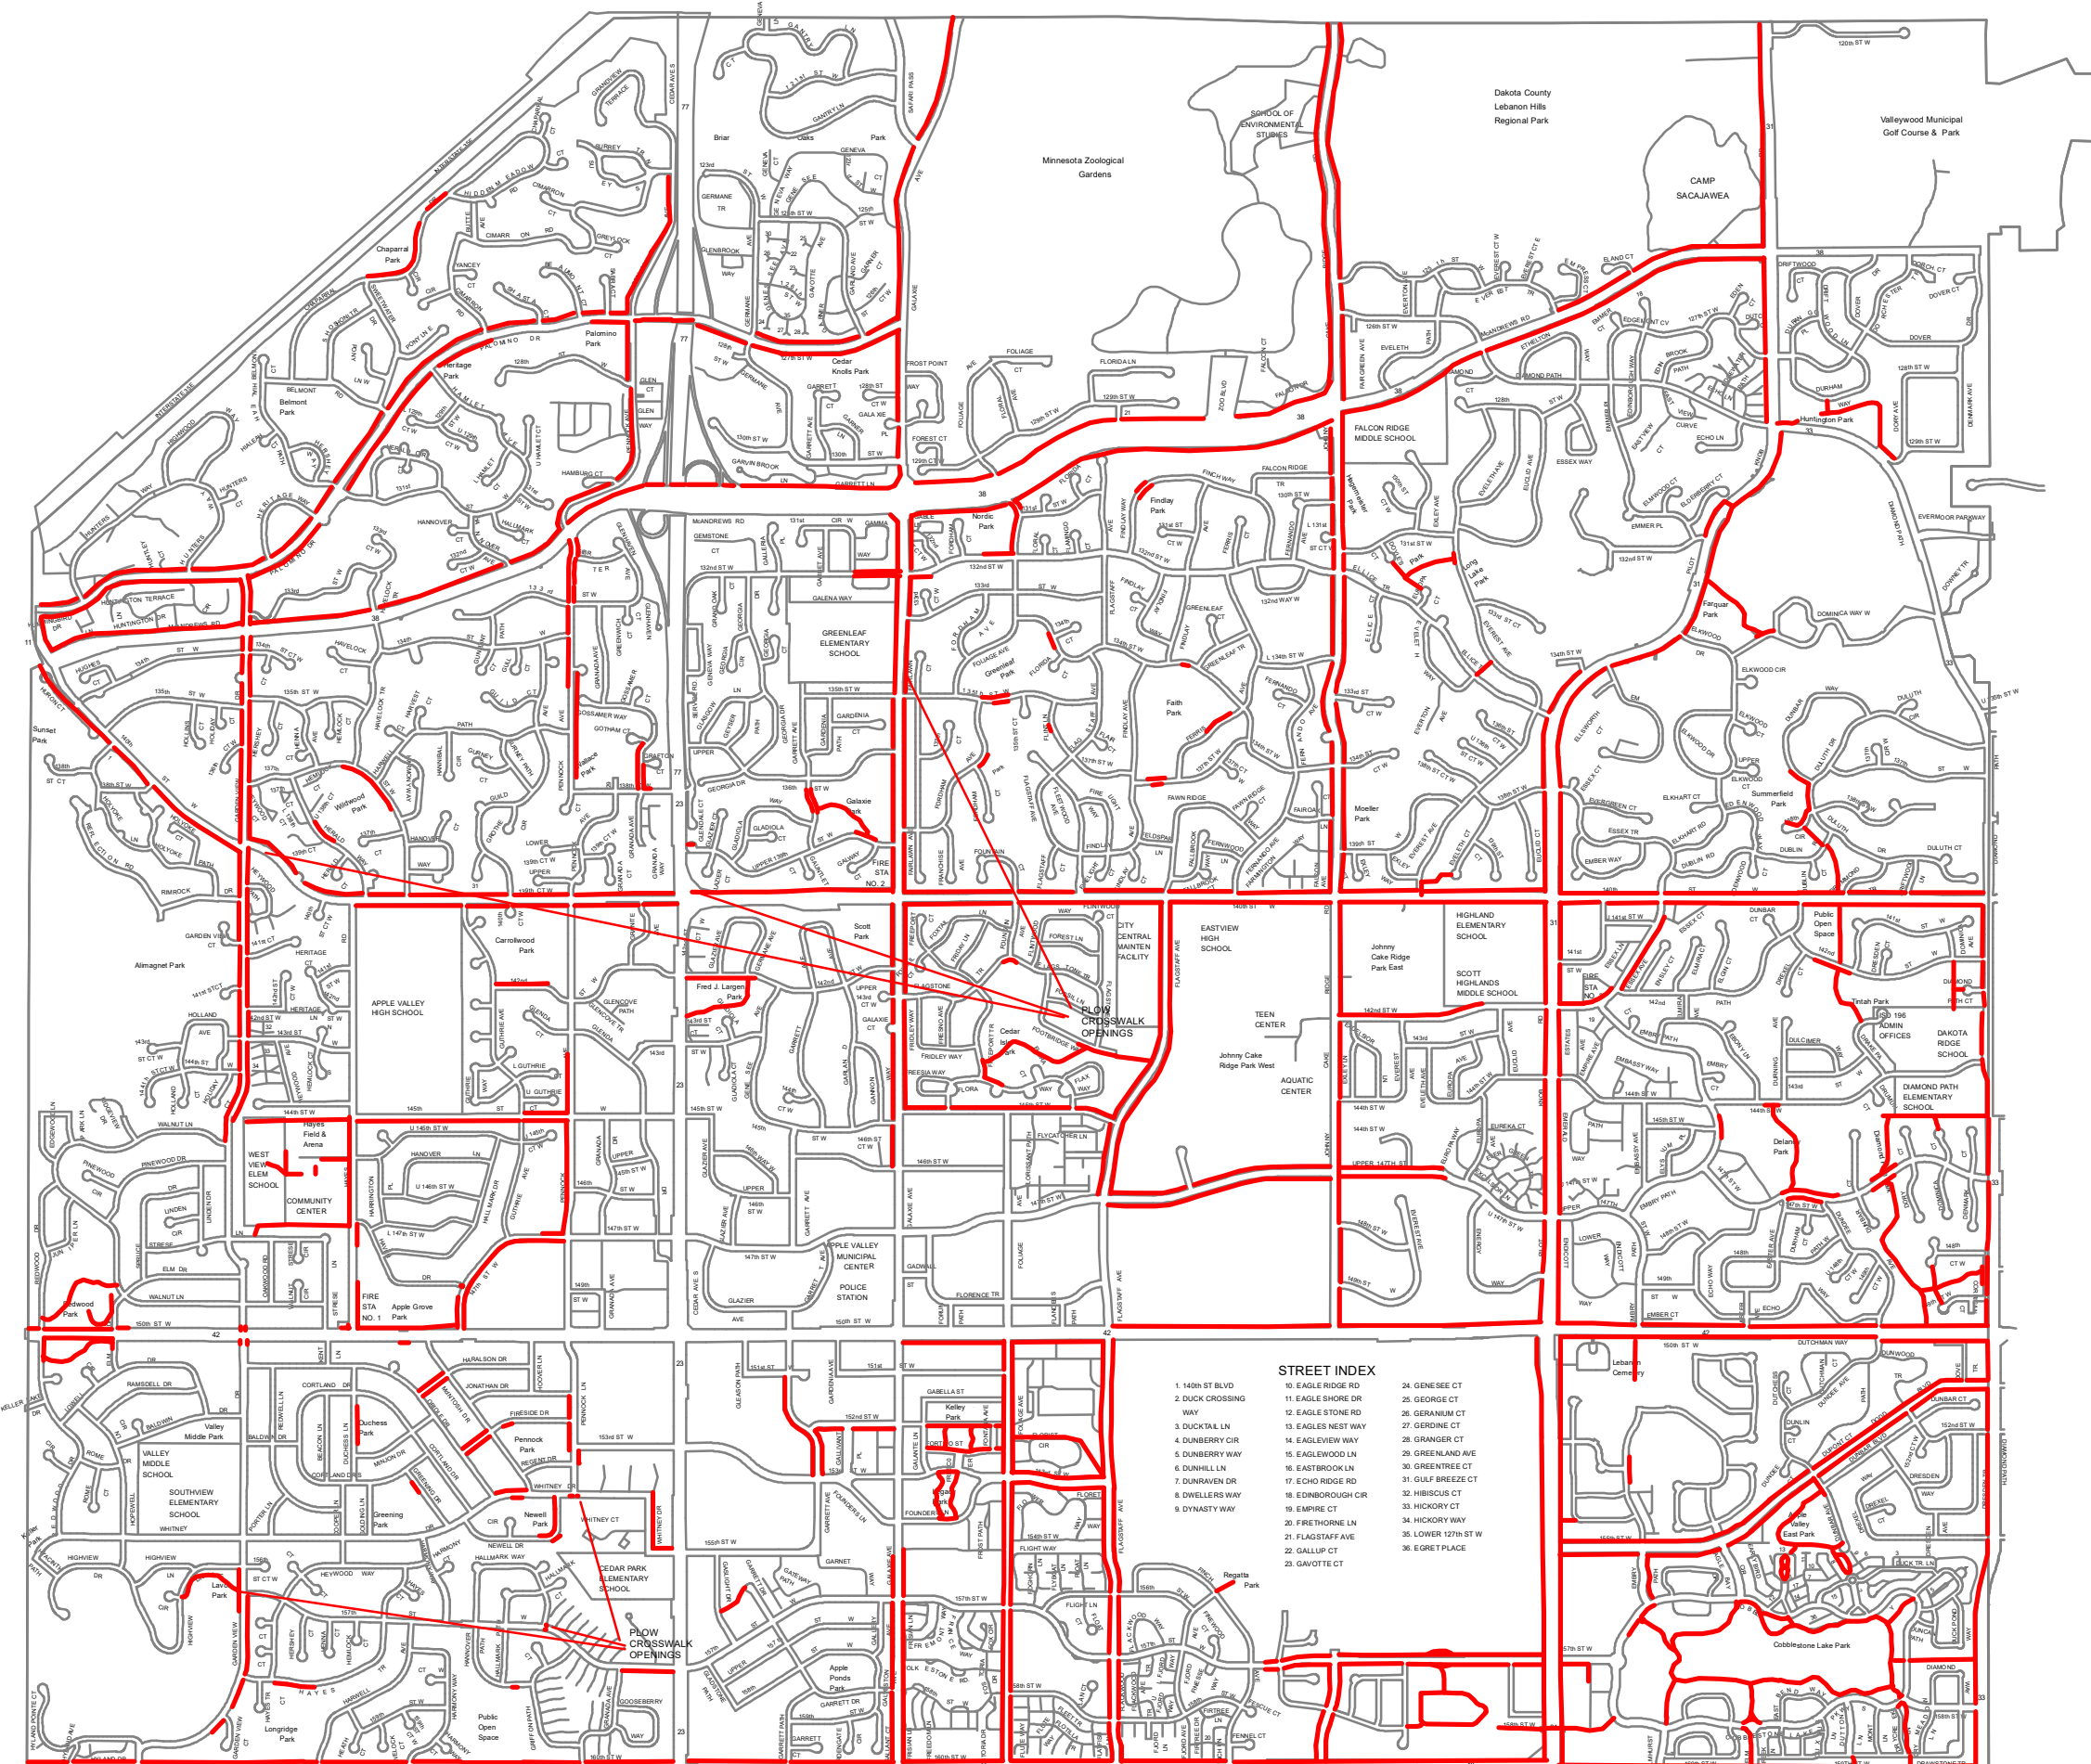

Apple Valley

2018-2019

— Sidewalk & Pathway Plowing