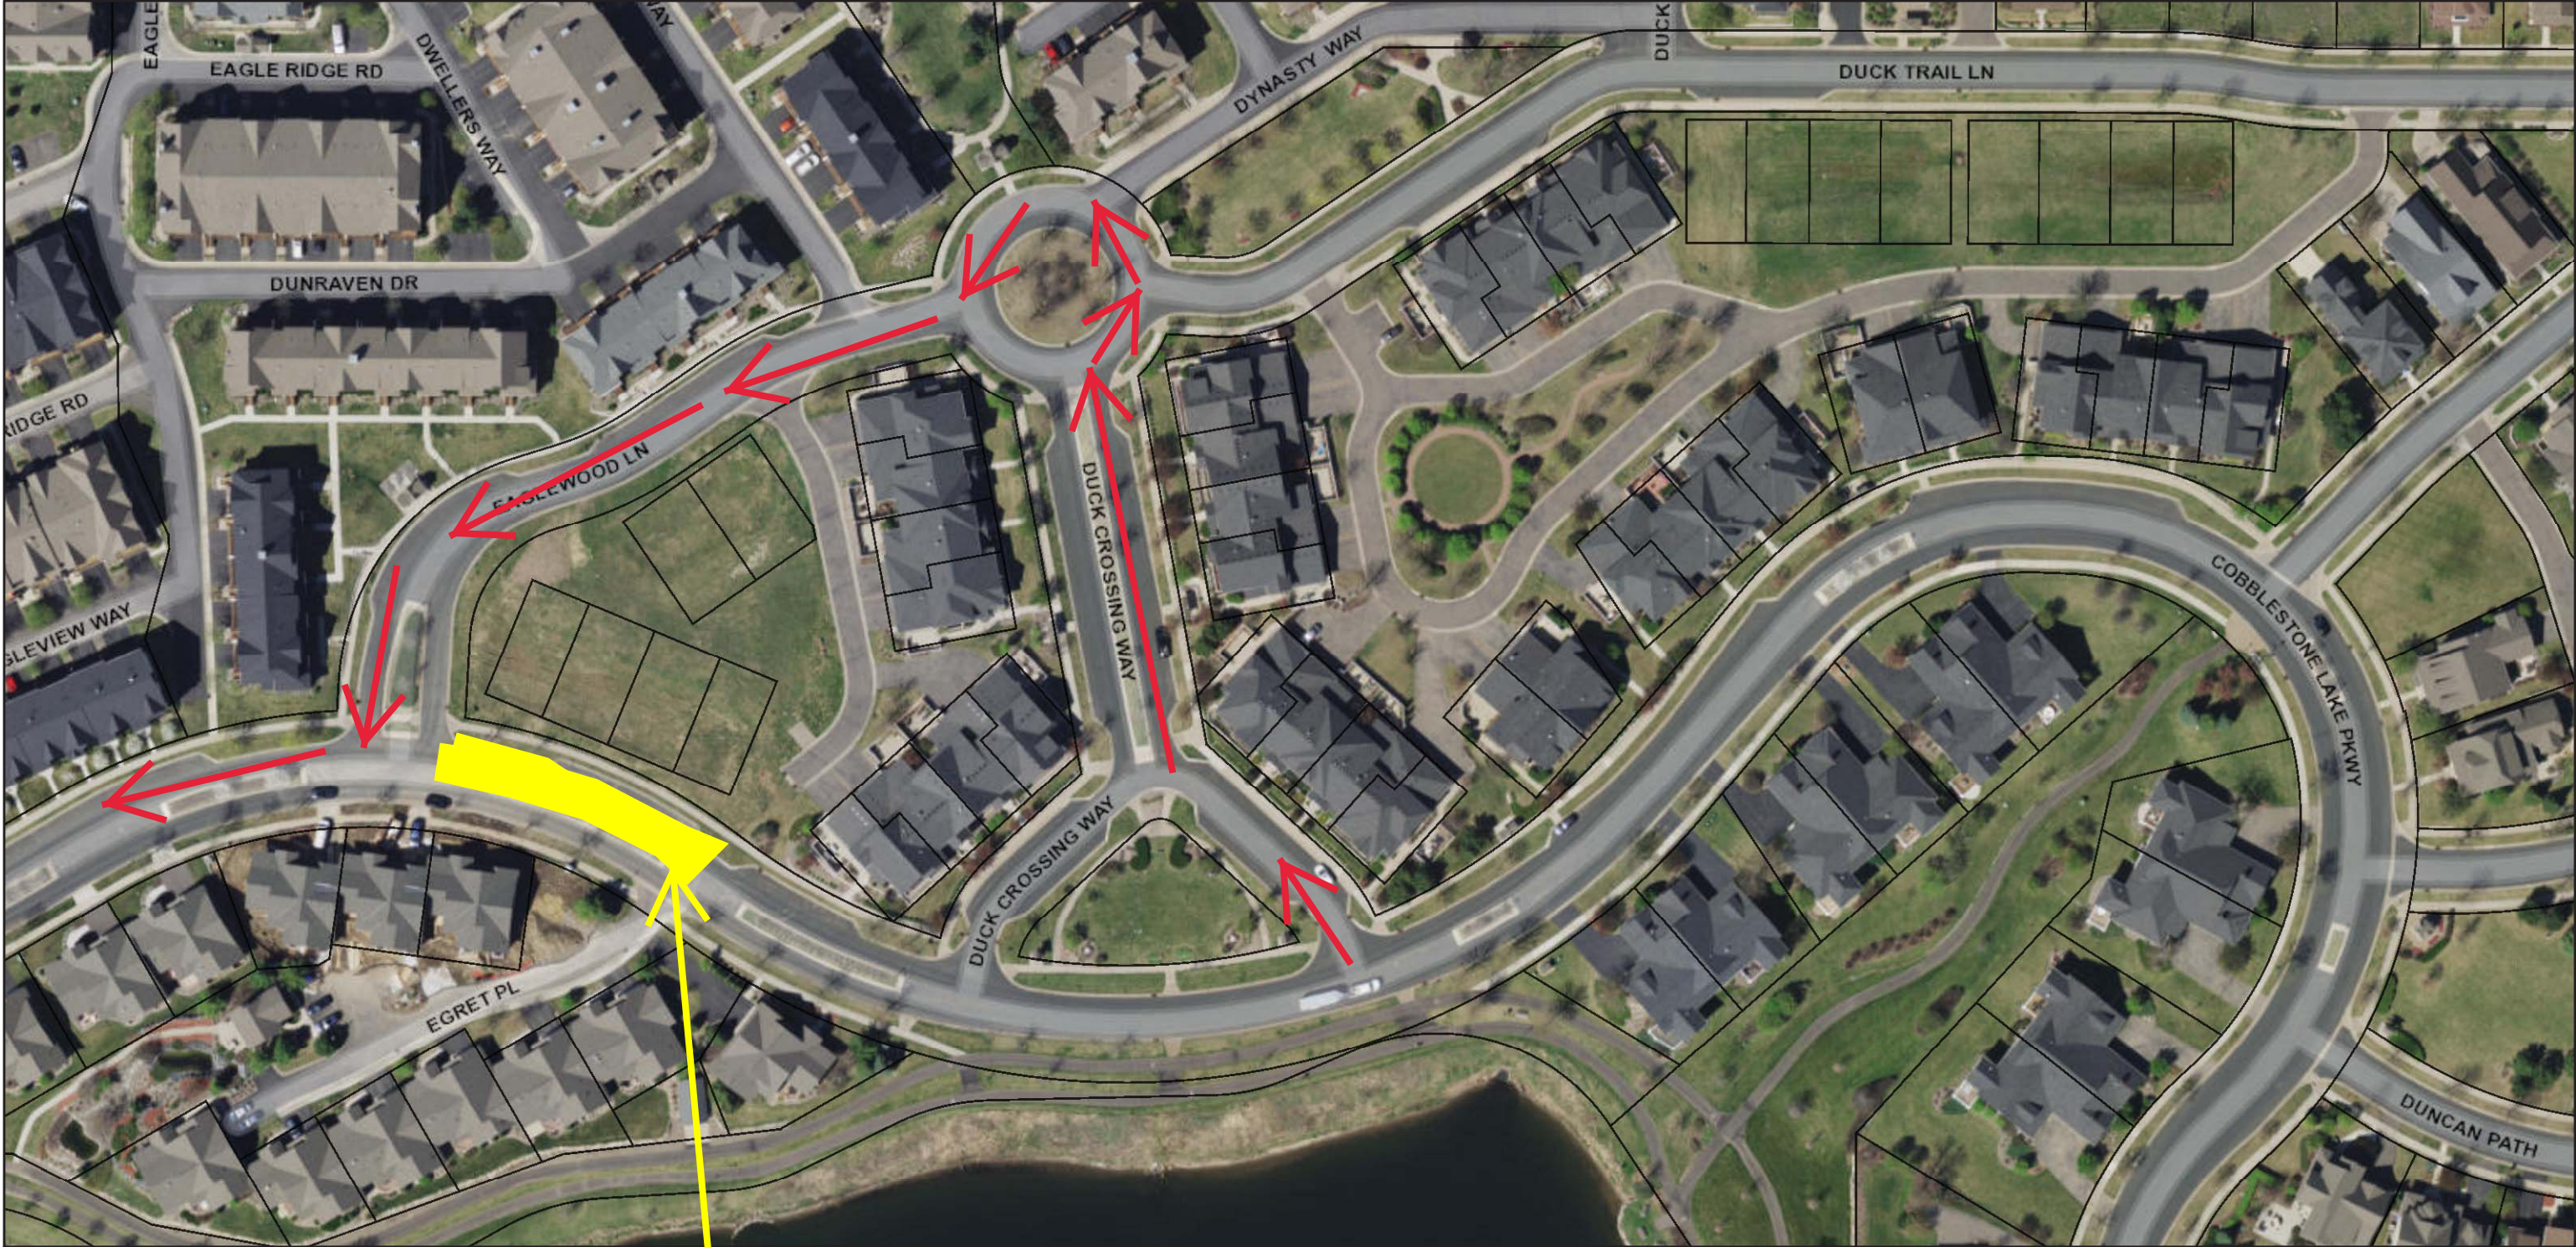

# DETOUR FOR COBBLESTONE LAKE PARKWAY FOR WEST BOUND CLOSURE

March 26, 2018

**AREA OF CLOSURE**

**CLOSURE 7AM -7PM 4/18/18  
THROUGH 4/19/18.**

Property Information