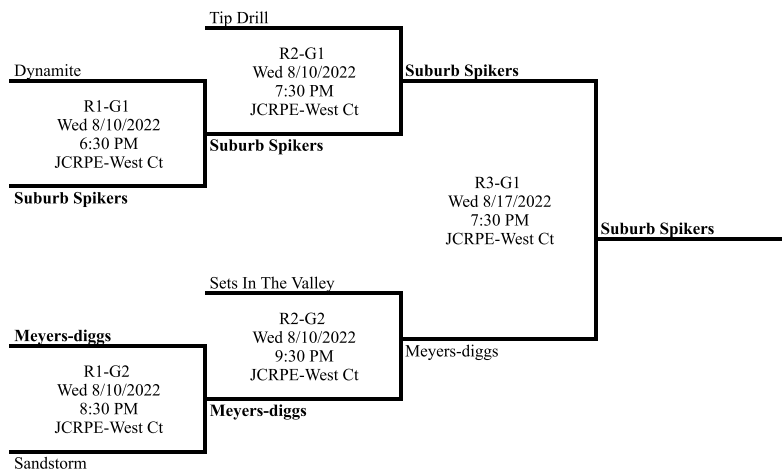

### Playoffs Seeds 6-10

### Standings

Place	Team	W	L	T	GB	GP	PCT	Streak	Coach
1	Notorious D.i.g	28	8	0	--	36	0.778	Won 3	
2	That's What She Sets	27	9	0	1	36	0.750	Won 5	
3	Bump & Grind	21	15	0	7	36	0.583	Lost 3	
4	Bumpin' Ugliers	19	17	0	9	36	0.528	Won 2	
5	Setting Ducks	18	18	0	10	36	0.500	Lost 2	
6	Ace Holes	18	18	0	10	36	0.500	Won 1	
7	You've Been Cervixed	16	20	0	12	36	0.444	Won 2	
8	Tip Drill	16	20	0	12	36	0.444	Lost 3	
9	Sets In The Valley	15	21	0	13	36	0.417	Won 3	
10	Meyers-diggs	14	22	0	14	36	0.389	Lost 4	
11	Dynamite	14	22	0	14	36	0.389	Won 1	
12	Suburb Spikers	14	22	0	14	36	0.389	Lost 2	
13	Sandstorm	14	22	0	14	36	0.389	Lost 1	

### Playoffs - Seeds 1-7

### Playoffs - Seeds 8-13