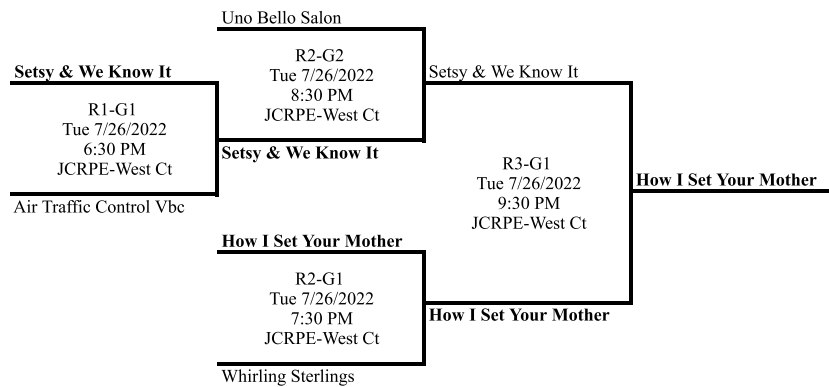

Playoffs Seeds 6-10