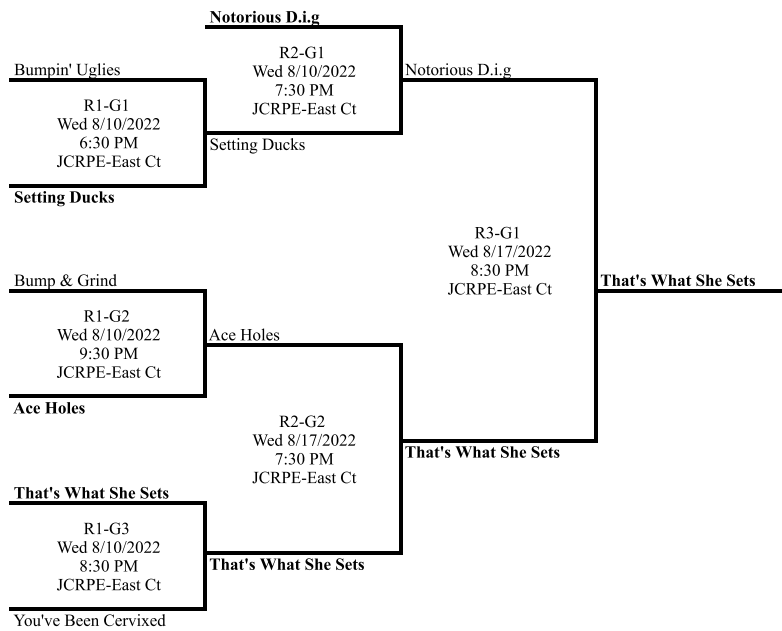

### Playoffs Seeds 1-5

### Playoffs Seeds 6-10

### Standings

Place	Team	W	L	T	GB	GP	PCT	Streak	Coach
1	Notorious D.i.g	28	8	0	--	36	0.778	Won 3	
2	That's What She Sets	27	9	0	1	36	0.750	Won 5	
3	Bump & Grind	21	15	0	7	36	0.583	Lost 3	
4	Bumpin' Ugliers	19	17	0	9	36	0.528	Won 2	
5	Setting Ducks	18	18	0	10	36	0.500	Lost 2	
6	Ace Holes	18	18	0	10	36	0.500	Won 1	
7	You've Been Cervixed	16	20	0	12	36	0.444	Won 2	
8	Tip Drill	16	20	0	12	36	0.444	Lost 3	
9	Sets In The Valley	15	21	0	13	36	0.417	Won 3	
10	Meyers-diggs	14	22	0	14	36	0.389	Lost 4	
11	Dynamite	14	22	0	14	36	0.389	Won 1	
12	Suburb Spikers	14	22	0	14	36	0.389	Lost 2	
13	Sandstorm	14	22	0	14	36	0.389	Lost 1	

### Playoffs - Seeds 1-7