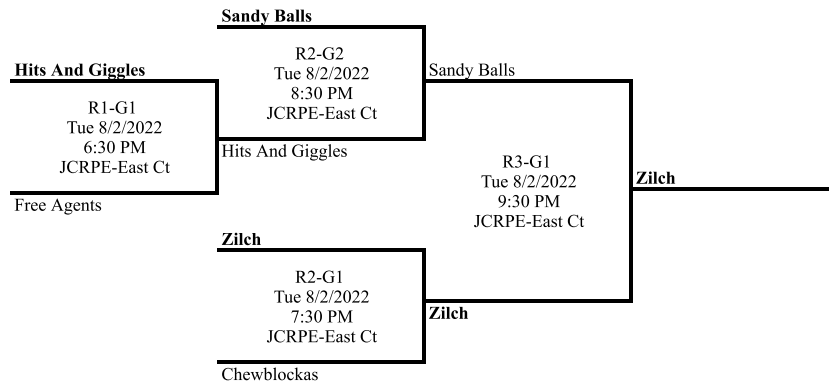

Standings

Place	Team	W	L	T	GB	GP	PCT	Streak	Coach
1	Sandy Balls	33	3	0	--	36	0.917	Won 7	
2	Zilch	32	4	0	1	36	0.889	Won 3	
3	Chewblockas	31	5	0	2	36	0.861	Won 1	
4	Hits And Giggles	18	17	1	14.5	36	0.514	Won 3	
5	Free Agents	17	19	0	16	36	0.472	Won 3	
6	Uno Bello Salon	15	20	1	17.5	36	0.431	Lost 1	
7	How I Set Your Mother	11	25	0	22	36	0.306	Lost 3	
8	Whirling Sterlings	9	26	1	23.5	36	0.264	Lost 3	
9	Setsy & We Know It	8	27	1	24.5	36	0.236	Won 3	
10	Air Traffic Control Vbc	4	32	0	29	36	0.111	Lost 6	

GB = Games Back, GP = Games Played, PCT = Winning Percentage.

Playoffs Seeds 1-5