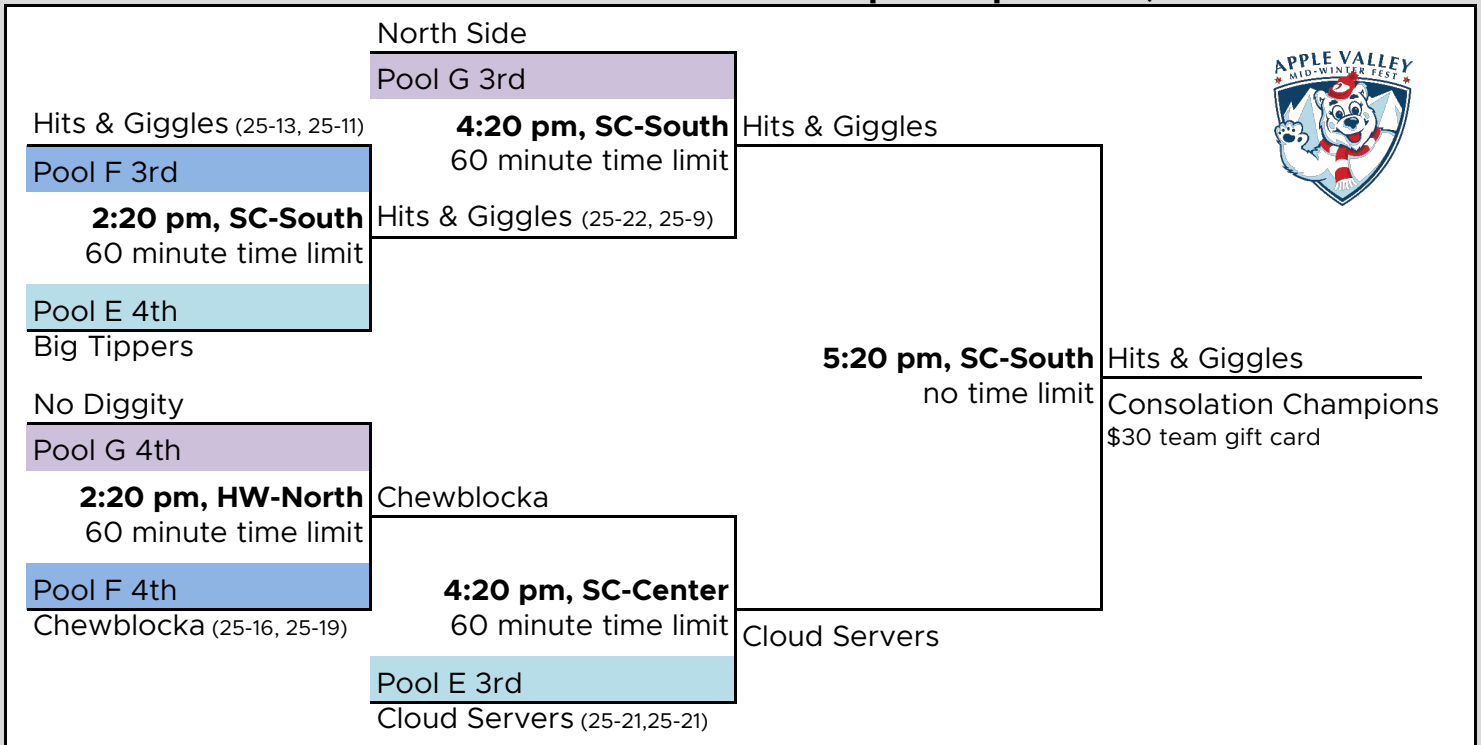

Consolation Bracket - 3rd & 4th place pools E, F & G