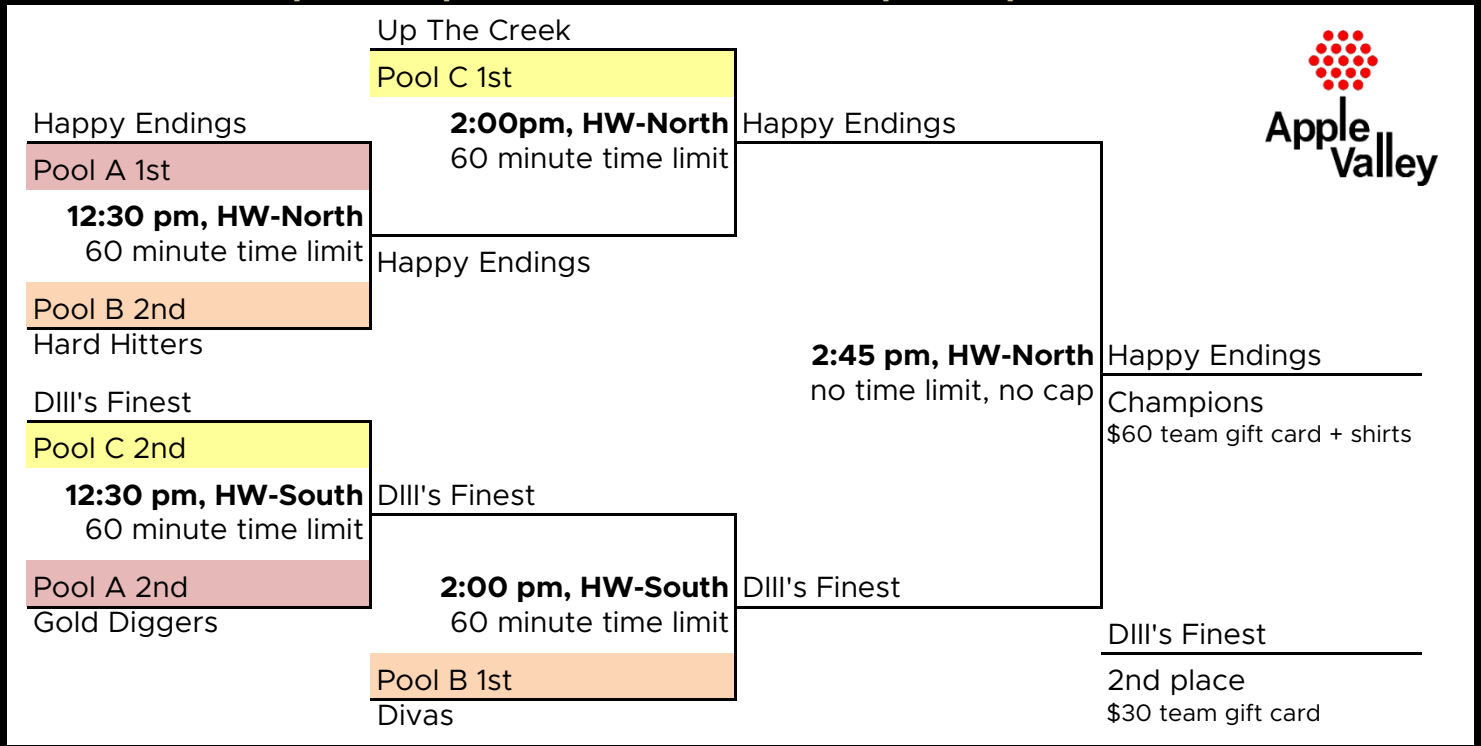

Mid-Winter Fest Volleyball Tournament '23 Women's Upper Bracket Play

- All teams advance to single elimination playoffs. Teams seeded by the pool play results.
- Matches best 2 out of 3 games. Games 1 & 2 are played to 25 points, winning by 2 points with a cap at 27. 3rd game to 15 points with a 17 point cap.
- Round 1 & 2 will have a one hour time limit; championship game no time limit.
- Matches can be moved ahead by up to 30 minutes per match if both teams have completed their previous match prior to start time. Please be on-site and ready to play.

Championship Bracket - 1st & 2nd place pools A, B, & C