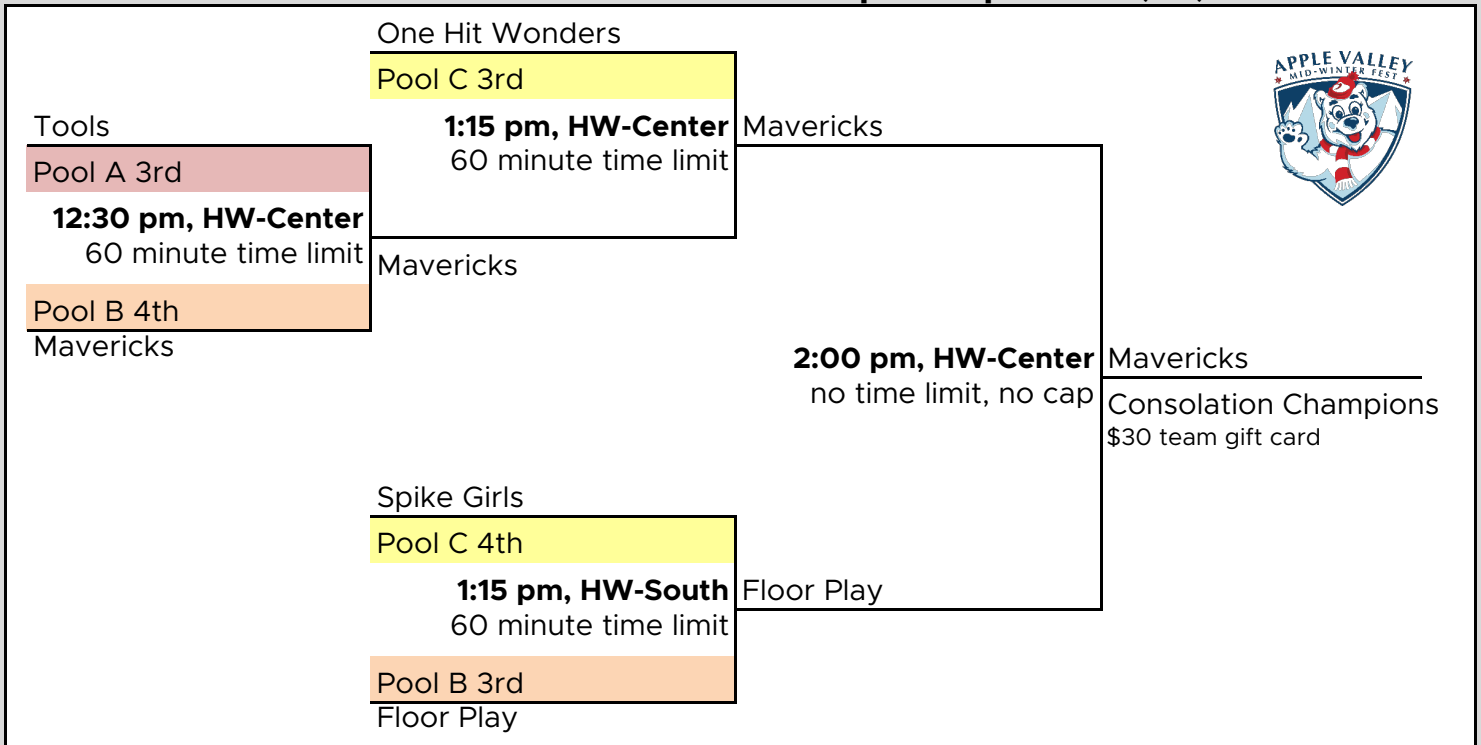

Consolation Bracket - 3rd & 4th place pools A, B, & C