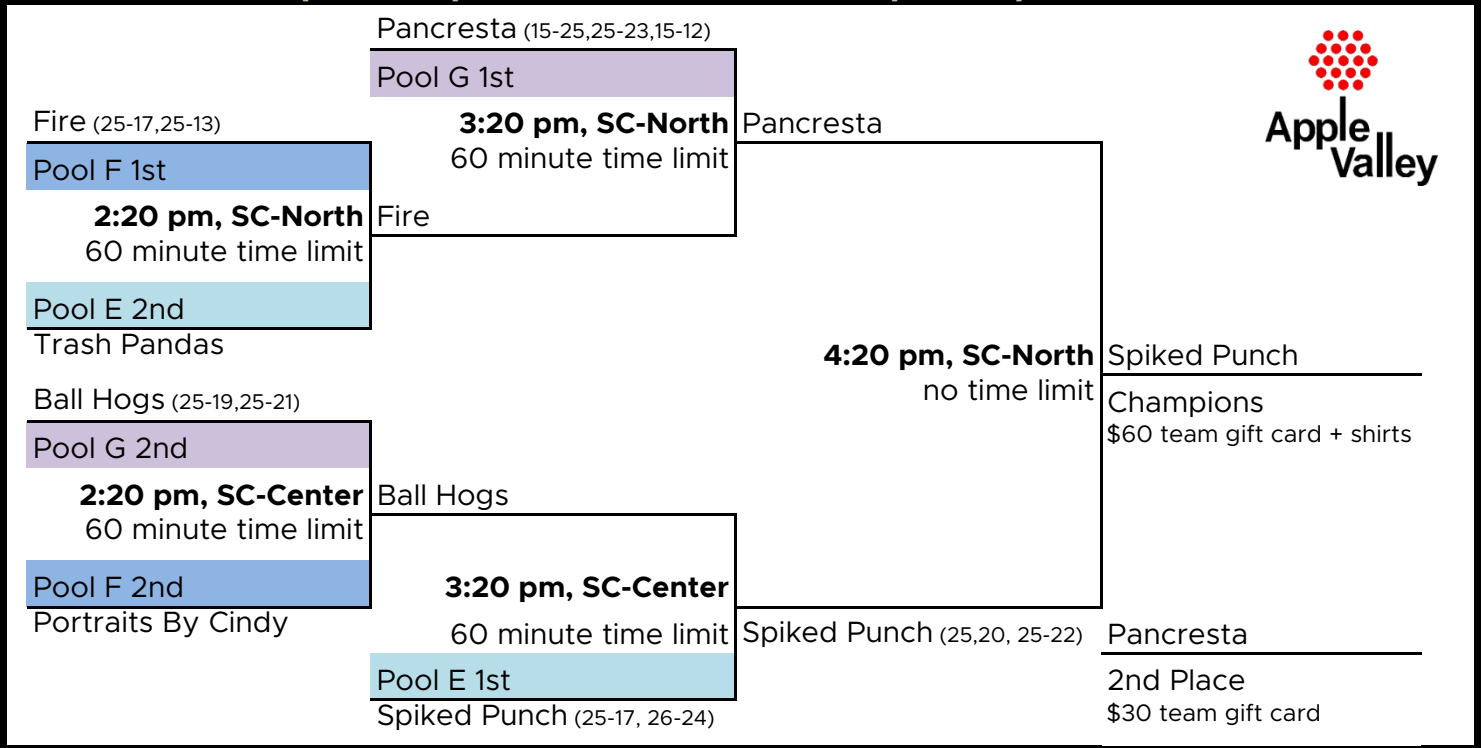

Mid-Winter Fest Volleyball Tournament '23 Co-Rec Lower Bracket Play

- All teams advance to single elimination playoffs. Teams seeded by the pool play results.
- Matches best 2 out of 3 games. Games 1 & 2 are played to 25 points, winning by 2 points with a cap at 27. 3rd game to 15 points with a 17 point cap.
- Round 1 & 2 will have a one hour time limit; championship game no time limit.
- Matches can be moved ahead by up to 30 minutes per match if both teams have completed their previous match prior to start time. Please be on-site and ready to play.

Championship Bracket - 1st & 2nd place pools E, F & G