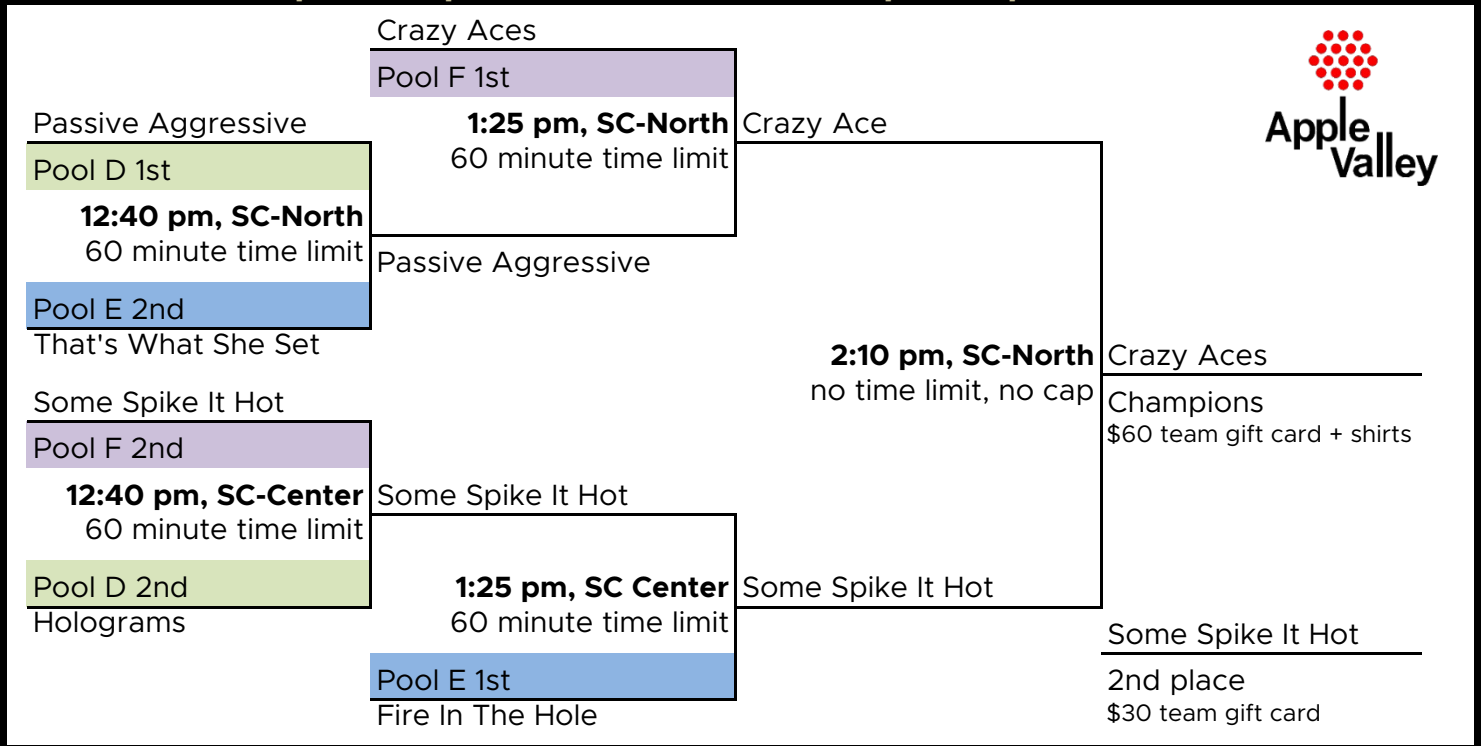

Mid-Winter Fest Volleyball Tournament '23 Women's Lower Bracket Play

- All teams advance to single elimination playoffs.
- Matches best 2 out of 3 games. Games 1 & 2 are played to 25 points, winning by 2 points with a cap at 27. 3rd game to 15 points with a 17 point cap.
- Round 1 & 2 will have a one hour time limit; championship game no time limit.
- Matches can be moved ahead by up to 30 minutes per match if both teams have completed their previous match prior to start time. Please be on-site and ready to play.

Championship Bracket - 1st & 2nd place pools D, E, & F