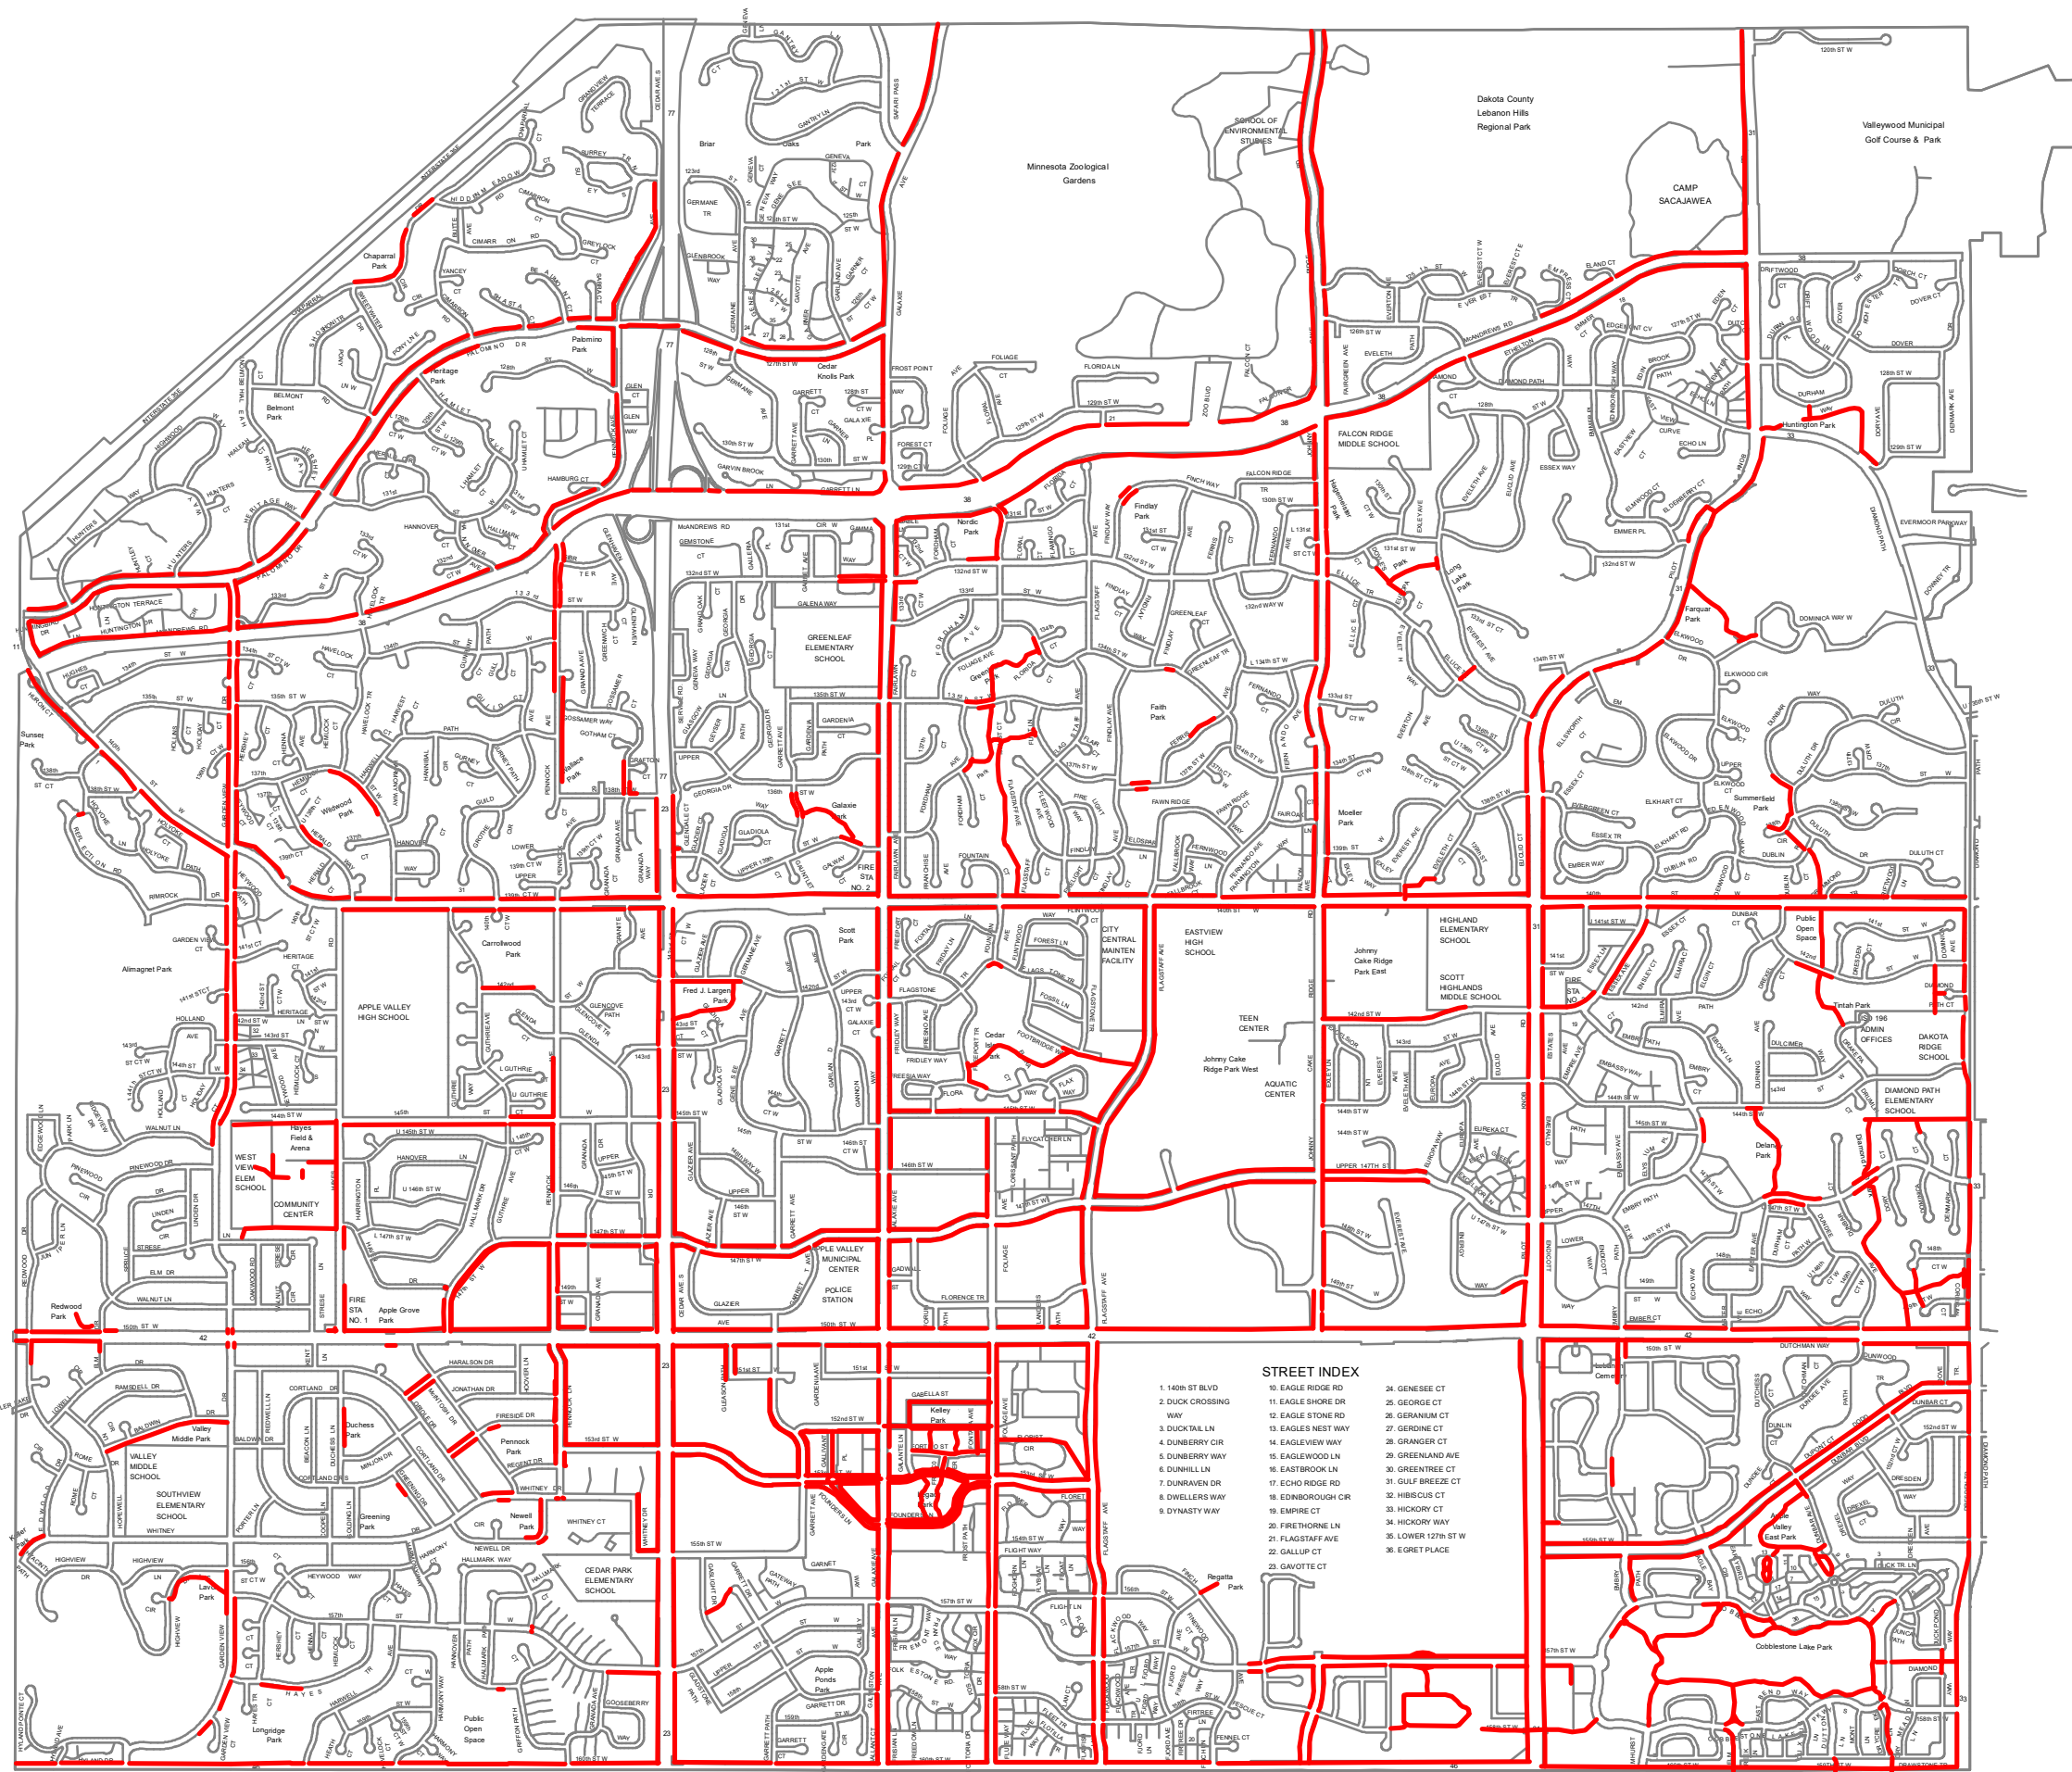

2021-2022

— Sidewalk & Pathway Plowing